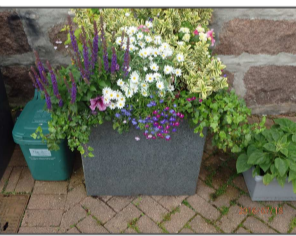

Planters recommendations

Recommendation

Retain grey, stone planters. Retain green Town Hall planters

PROJECT Banchory Signage Project	TITLE Town Centre Planters (existing)	DATE 21/9/2016	
DRAWING NO. AC/BSP/027			