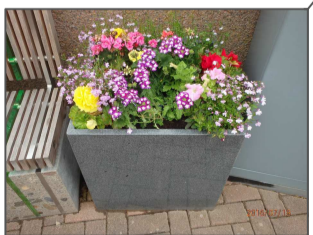

Planters recommendations

Recommendation

Retain grey, stone planters. Retain green Town Hall planters

PROJECT Banchory Signage Project	TITLE Town Centre Planters (existing)	DATE 21/9/2016	
DRAWING NO. AC/BSP/027			