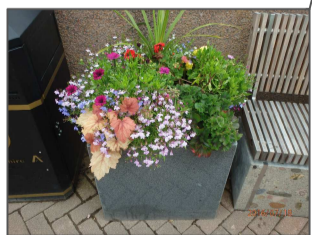

Planters recommendations

Recommendation

Retain grey, stone planters. Retain green Town Hall planters

PROJECT Banchory Signage Project	TITLE Town Centre Planters (existing)	DATE 21/9/2016	
DRAWING NO. AC/BSP/027			